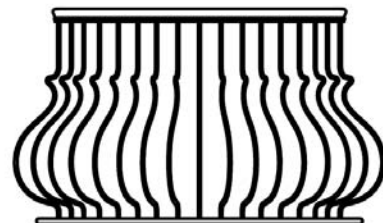

BALUSTER LAYOUTS

Twist and Basket Series

St. Petersburg Series*

Luzern Series

San Marino Series

Rebecca Series

Tuscany Series*

Lugano Series*

Rimini Series

*Denotes Hammered Texture on some or all balusters.

- All layouts pictured are drawn for Balcony Model 61, actual quantity of balusters will vary dependant on Model size.
- Unless specified otherwise, all patterns start in the center of the balcony and work outwards.
- Due to scaling, some details of individual iron balusters are not well represented. Visit <http://www.grandopenings1.com/BALCONY.htm> for a more accurate drawings.